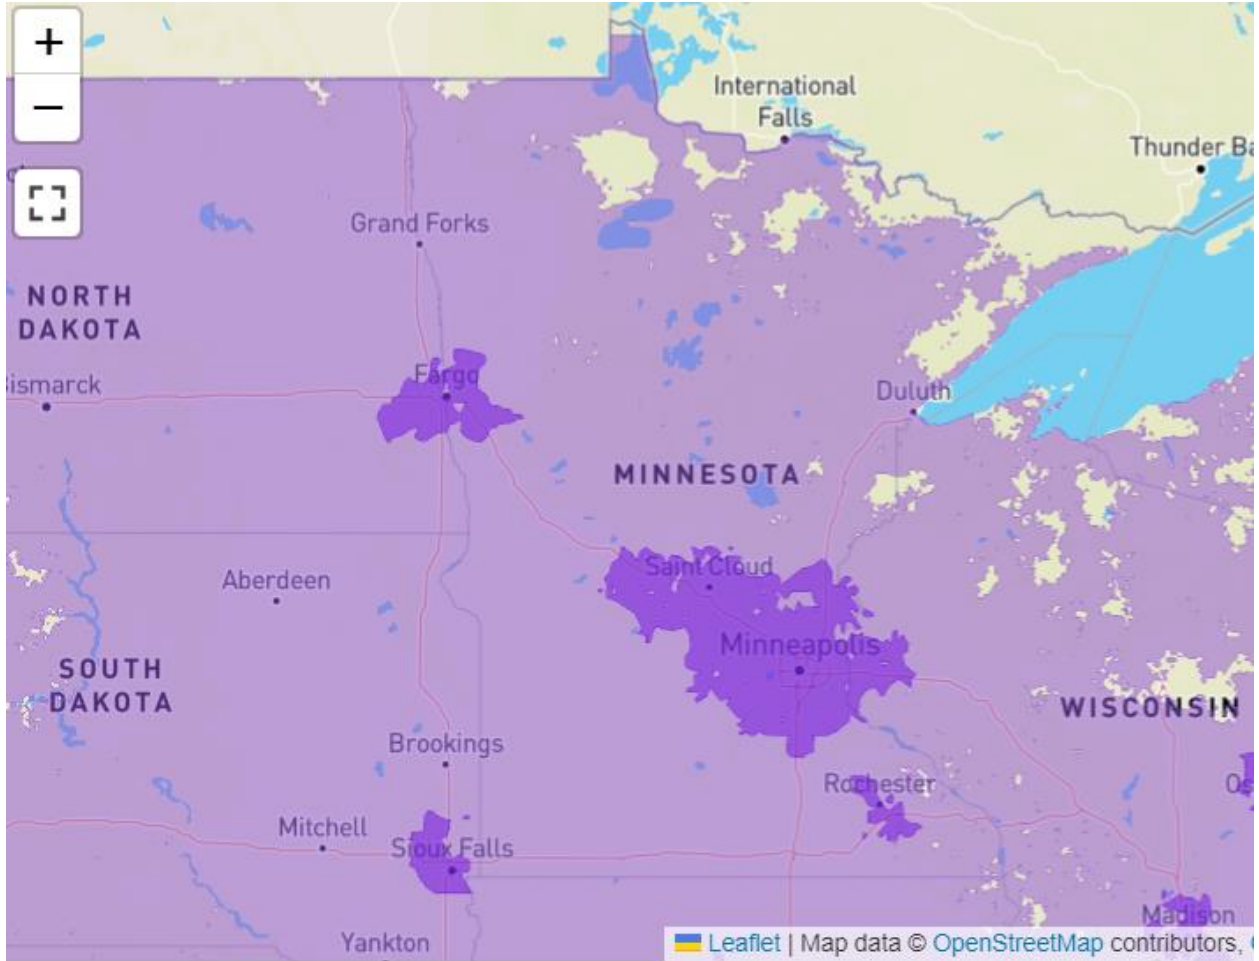

Verizon Coverage in MN

<https://www.whistleout.com/CellPhones/Guides/Coverage>

Verizon

- ☒ 5G
- ☒ 4G

Coverage information is collected from carriers and other sources. It is approximate coverage only and does not include indoor coverage. Coverage and performance depends on your location and device. Things like natural and artificial physical features of an area can affect coverage.